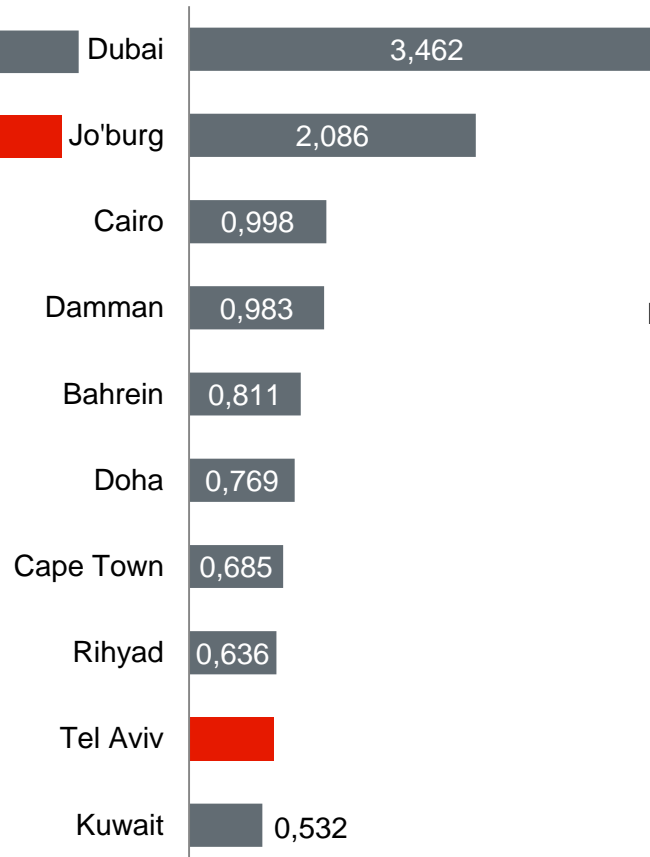

Africa / Middle East