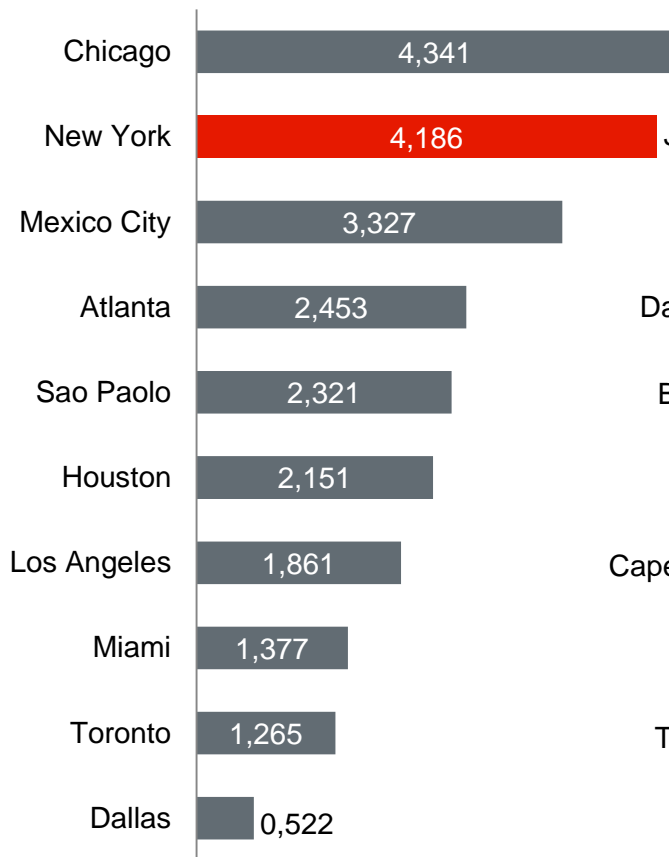

# Wichtigste Luftfrachtendziele ab Berlin

### Aircargo export (t/a)

Source: FBB / IATA , export cargo from BER + 3h catchment by truck last year

# TOP-10 Exportziele ab Berlin

### North- / South America