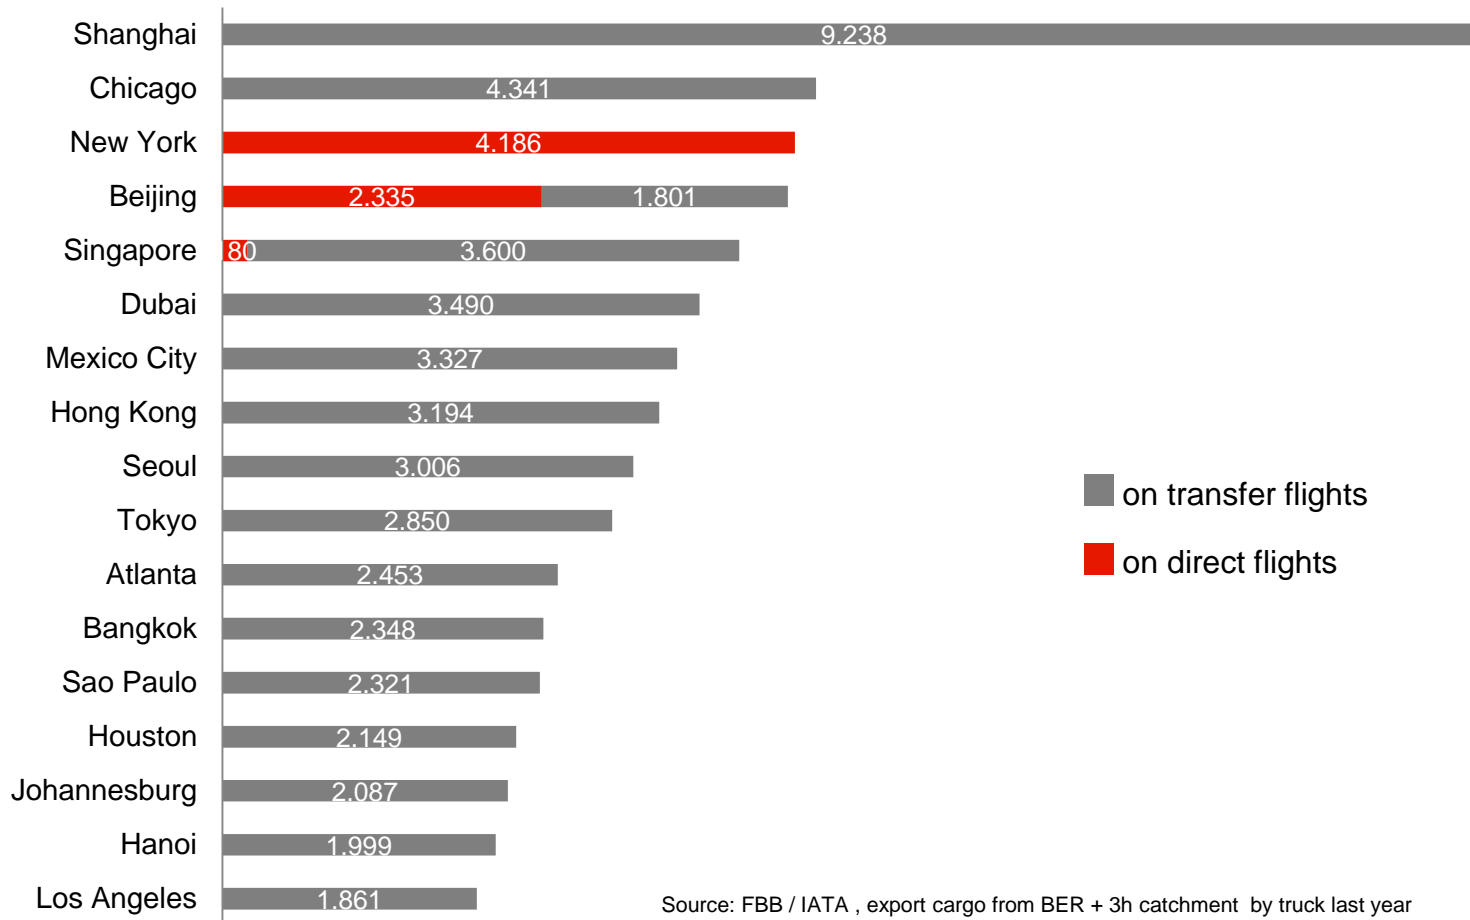

# Wichtigste Luftfrachtendziele ab Berlin

### Aircargo export (t/a)

Source: FBB / IATA , export cargo from BER + 3h catchment by truck last year

# TOP-10 Exportziele ab Berlin

### Asia

\*Source: FBB / IATA , export cargo from BER + 3h catchment by truck last year

■ on transfer flights ■ on direct flights