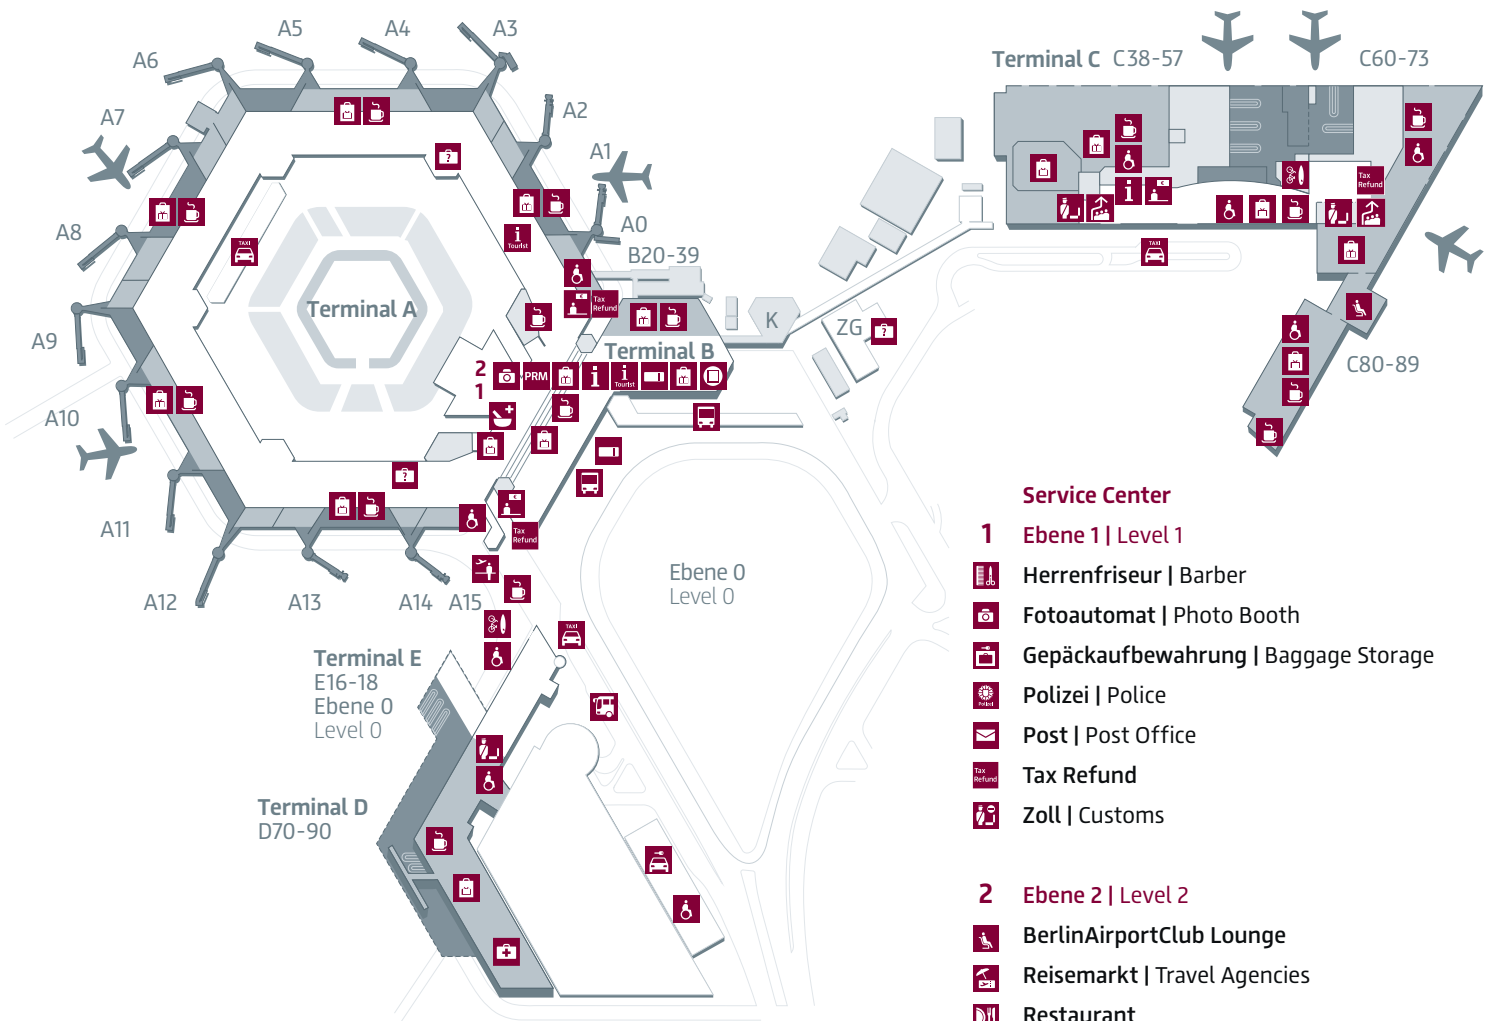

Flughafen Berlin-Tegel Terminal

Service Center

1 Ebene 1 | Level 1

- Herrenfriseur | Barber
- Fotoautomat | Photo Booth
- Gepäckaufbewahrung | Baggage Storage
- Polizei | Police
- Post | Post Office
- Tax Refund
- Zoll | Customs

2 Ebene 2 | Level 2

- BerlinAirportClub Lounge
- Reisemarkt | Travel Agencies
- Restaurant
- SnackBar | Cafe

- Abflug | Departure
- Ankunft | Arrival
- Öffentlicher Bereich | Public Area
- Betriebsflächen | Non Public Area
- K** Tower
- ZG** Baggage Service Center (Ebene 0 | Level 0)
- Apotheke | Pharmacy
- Behinderten-Service | Disability Service
- Behindertengerechte Toilette | Accessible Toilet
- Besucherterrasse | Observation Deck
- Bushaltestelle ÖPNV | Local Bus Stop
- COVID-19 Testcenter
- Fahrkarten ÖPNV | Tickets Public Transport
- Fernbus | Intercity Coaches
- Fluggastinformation | Airport Information
- Flughafenseelsorge | Airport Chaplaincy
- Gepäckermittlung | Baggage Tracing

- Lounge
- Mietwagen | Car Rental
- Priority Lane
- Shopping
- Sicherheitskontrolle | Security Control
- SnackBar | Cafe
- Sperrgepäck | Bulky Baggage (Ebene 0 | Level 0)
- Taxi
- Tax Refund
- Tourist Info
- Wechselstube, Bank | Currency Exchange, Bank