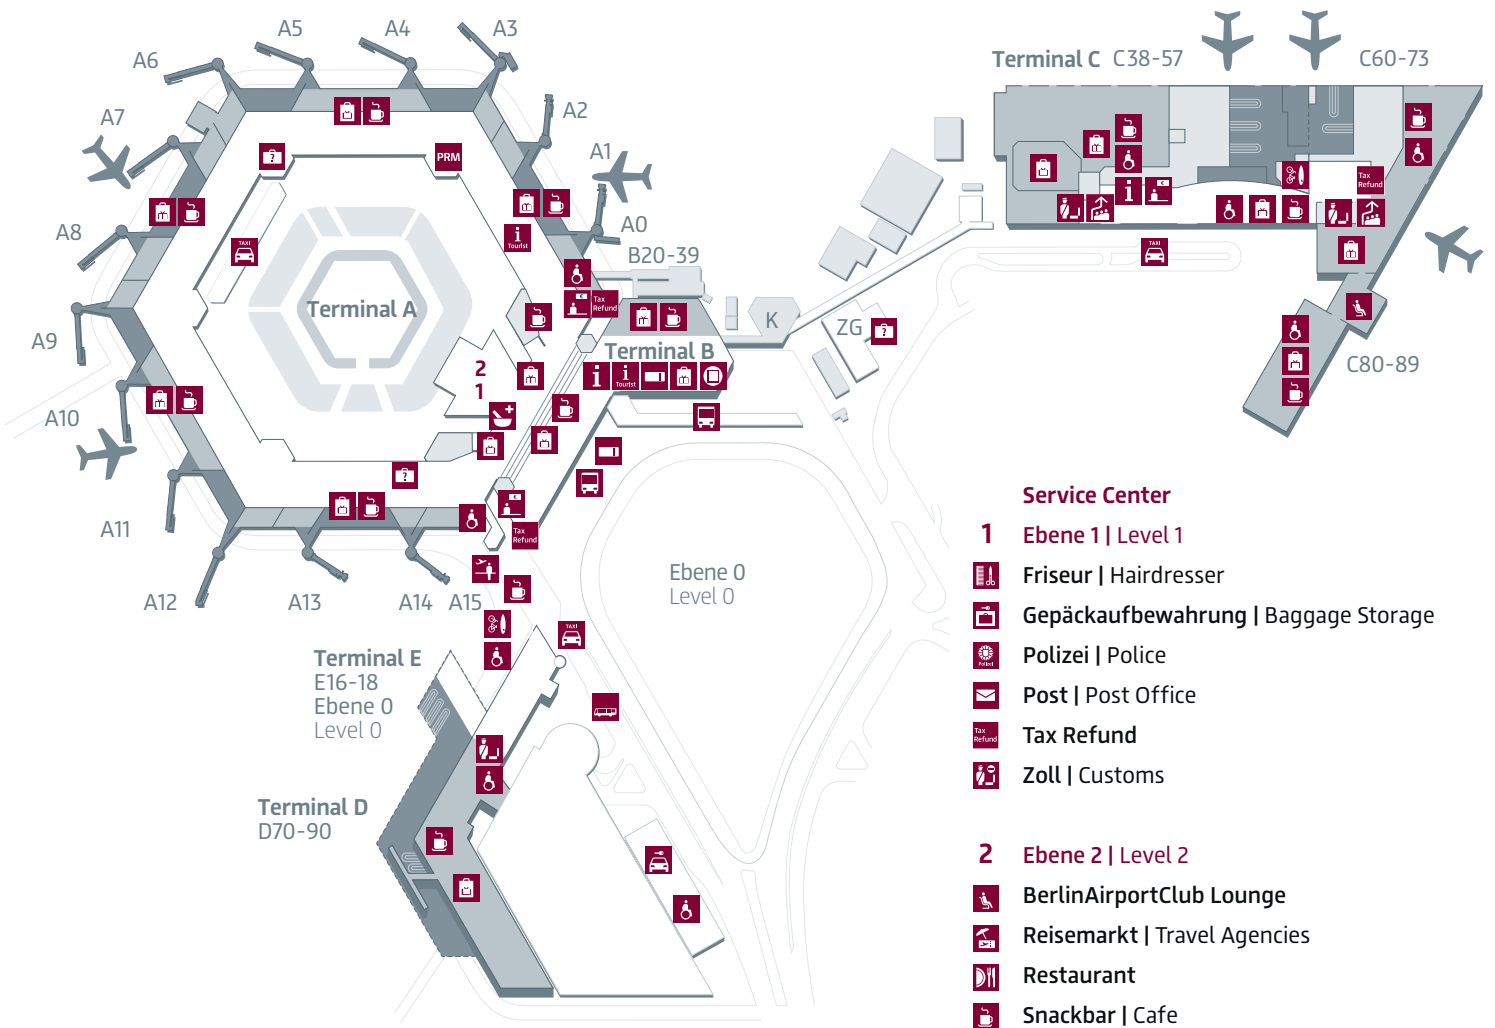

Flughafen Berlin-Tegel Terminal

- Service Center**
- 1 Ebene 1 | Level 1**
- Friseur | Hairdresser
 - Gepäckaufbewahrung | Baggage Storage
 - Polizei | Police
 - Post | Post Office
 - Tax Refund
 - Zoll | Customs
- 2 Ebene 2 | Level 2**
- BerlinAirportClub Lounge
 - Reisemarkt | Travel Agencies
 - Restaurant
 - Snackbar | Cafe

- Abflug | Departure
- Ankunft | Arrival
- Öffentlicher Bereich | Public Area
- Betriebsflächen | Non Public Area
- K** Tower
- ZG** Baggage Service Center (Ebene 0 | Level 0)
- Apotheke | Pharmacy
- PRM Behinderten-Service | Disability Service
- Behindertengerechte Toilette | Accessible Toilet
- Besucherterrasse | Observation Deck
- Bushaltestelle ÖPNV | Local Bus Stop
- Fahrkarten ÖPNV | Tickets Public Transport
- Fernbus | Intercity Coaches
- Fluggastinformation | Airport Information
- Flughafenseelsorge | Airport Chaplaincy
- Gepäckermittlung | Baggage Tracing

- Lounge
- Mietwagen | Car Rental
- Priority Lane
- Shopping
- Sicherheitskontrolle | Security Control
- Snackbar | Cafe
- Sperrgepäck | Bulky Baggage (Ebene 0 | Level 0)
- Taxi
- Tax Refund
- Tourist Info
- Wechselstube, Bank | Currency Exchange, Bank