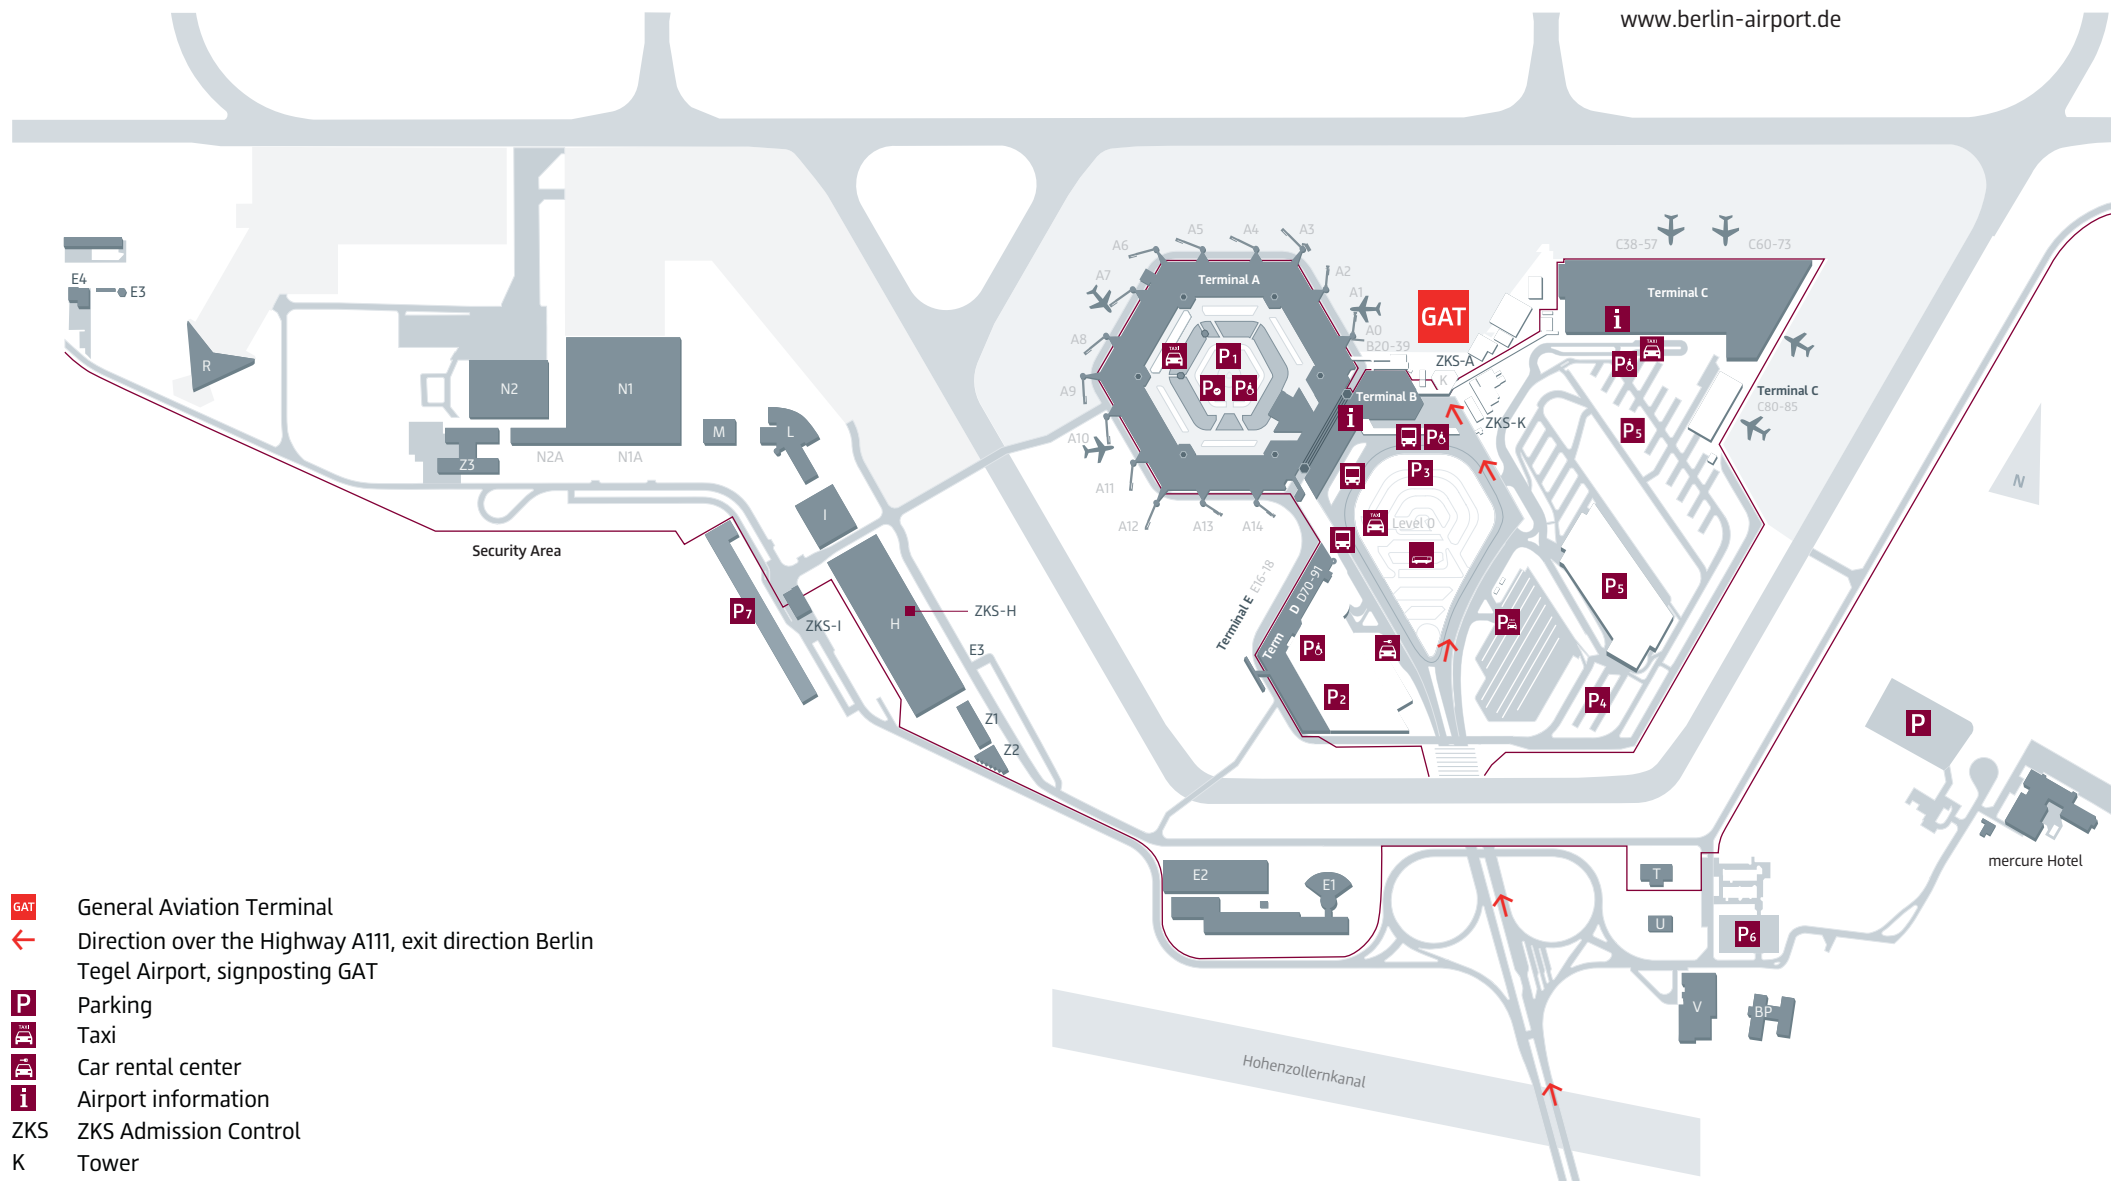

Berlin-Tegel Airport

Location map General Aviation Terminal (GAT)

A Company of the
Flughafen Berlin Brandenburg GmbH:
 Berliner Flughafen-Gesellschaft mbH
 12521 Berlin Germany

Terminalmanagement
 VIP-Service
 T +49 30 6091-72780
 F +49 30 6091-72787
 E vip@berlin-airport.de
www.berlin-airport.de

-  General Aviation Terminal
-  Direction over the Highway A111, exit direction Berlin Tegel Airport, signposting GAT
-  Parking
-  Taxi
-  Car rental center
-  Airport information
- ZKS ZKS Admission Control
- K Tower